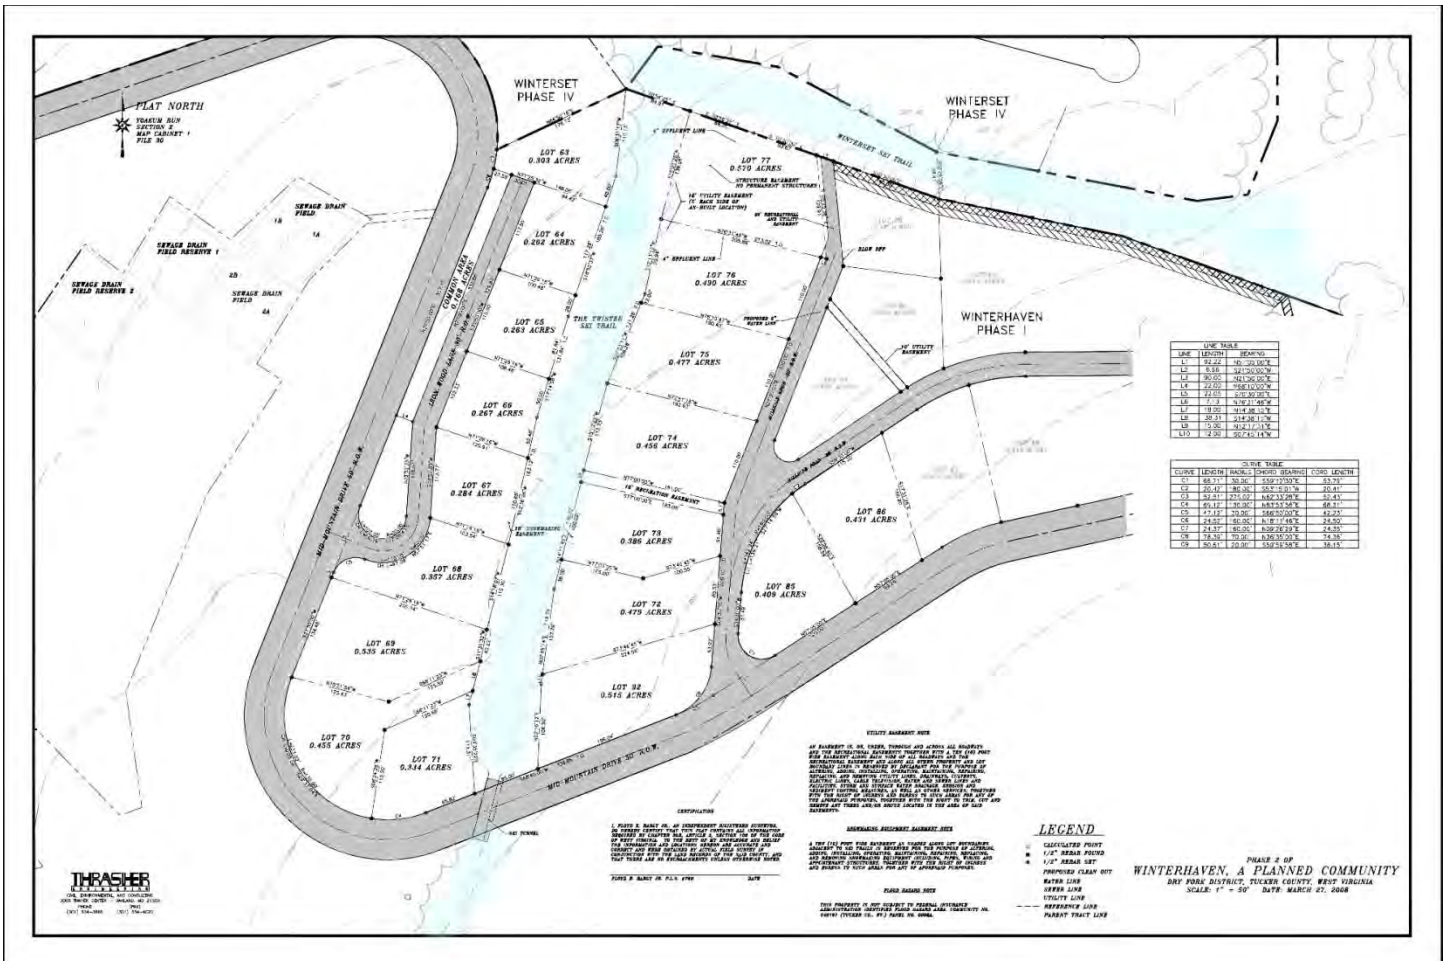

**Premium Slopefront Homesites**

[www.winterhaven-wv.com](http://www.winterhaven-wv.com)

Herz Mountain, Home of Timberline Four Seasons Resort and the WinterHaven Community, located in beautiful Canaan Valley, West Virginia.

WinterHaven is located adjacent to Twister Trail, one of the more popular ski trails at the resort.

Beautiful, top-quality vacation homes have been built here. A WinterHaven home is an investment property. Owners can earn rental income from the many families who vacation at Timberline Four Seasons Resort, winter and summer.

WinterHaven plats. 13 of the 15 remaining lots are slopefront, ski-in / ski-out properties.